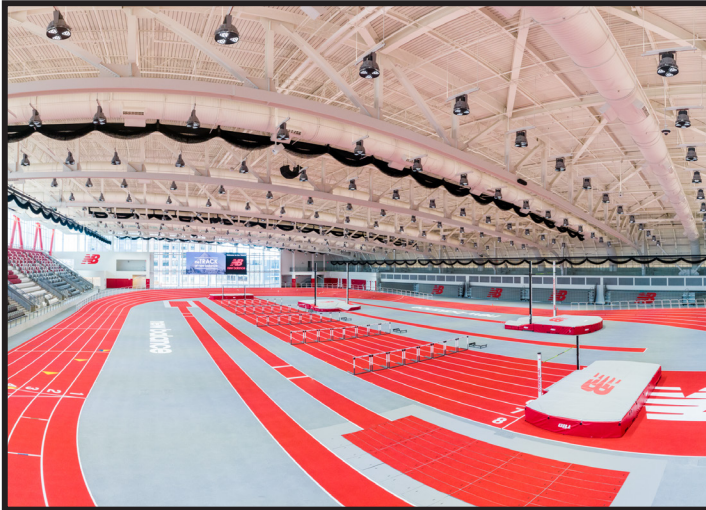

A graphic element consisting of several parallel diagonal stripes in red and white, running from the top-left towards the bottom-right, positioned in the upper half of the page.

the TRACK at new balance

Event

INFORMATION

Available Spaces

the**TRACK**
at new balance

TRACK SURFACE

Capacity: Stadium 2,300, Floor 2,200
Bleachers 1,300
Surface: Basketball/Volleyball, Track,
Turf, Event Flooring
(Terraplas & Covermaster)
Seating: Stadium Seating &
Retractable Bleachers

WARM UP TRACK

Capacity: 275
Dimensions: 24,000 sq.ft.
Surface: Track
Seating: For set-up only
Includes Full Training Room in center of space

CONCOURSE

Surface: Polished Concrete
Seating: For set-up only

MULTI-PURPOSE ROOM

Capacity: 600
Surface: Polyurethane
Seating: Retractable Bleachers

Available Spaces

the**TRACK**
at new balance

PRIVATE SUITES

Capacity: 35
Surface: Carpet & Concrete
Seating: Bar & 2 Rows of Stadium Seats