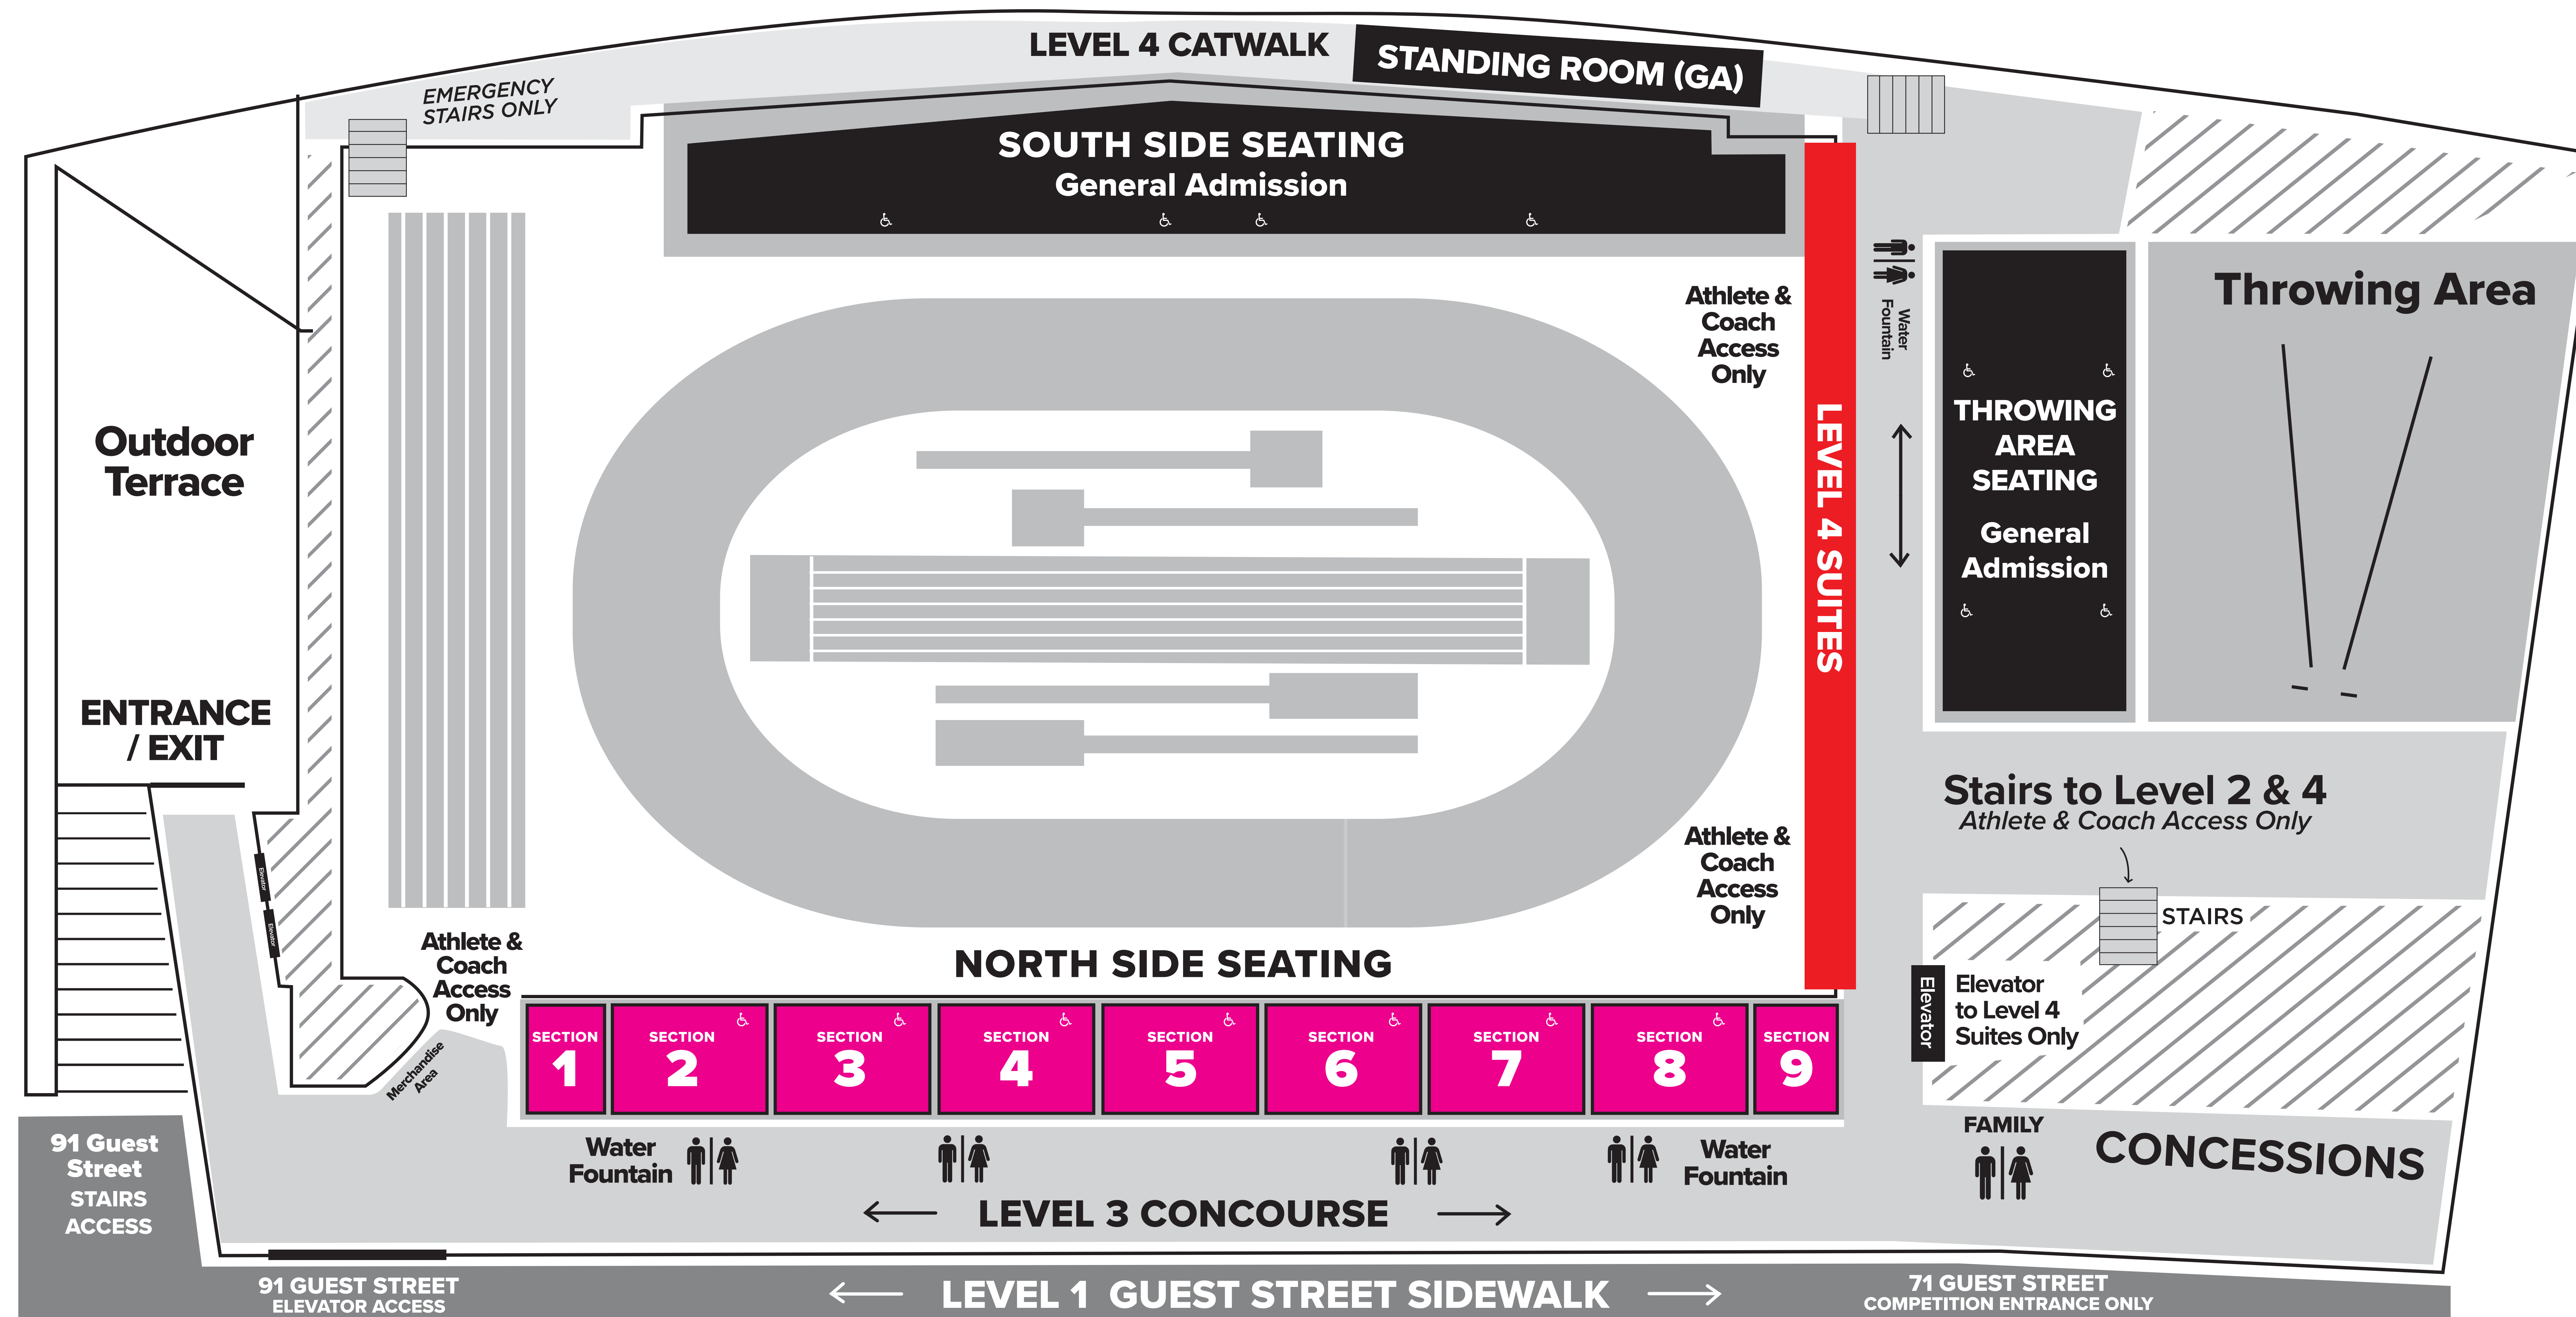

SATURDAY SEATING MAP

LEVEL 4

Level 3 | North Side Seating
Sections 1 - 9

Level 3 & 4 | South & Standing Room Seating
General Admission

Level 3 | Throwing Area Seating
General Admission

Level 4 | Suite Seating
Credentials Only

SCAN FOR ALL
YOU NEED TO
KNOW ABOUT
NCAA WEEKEND!